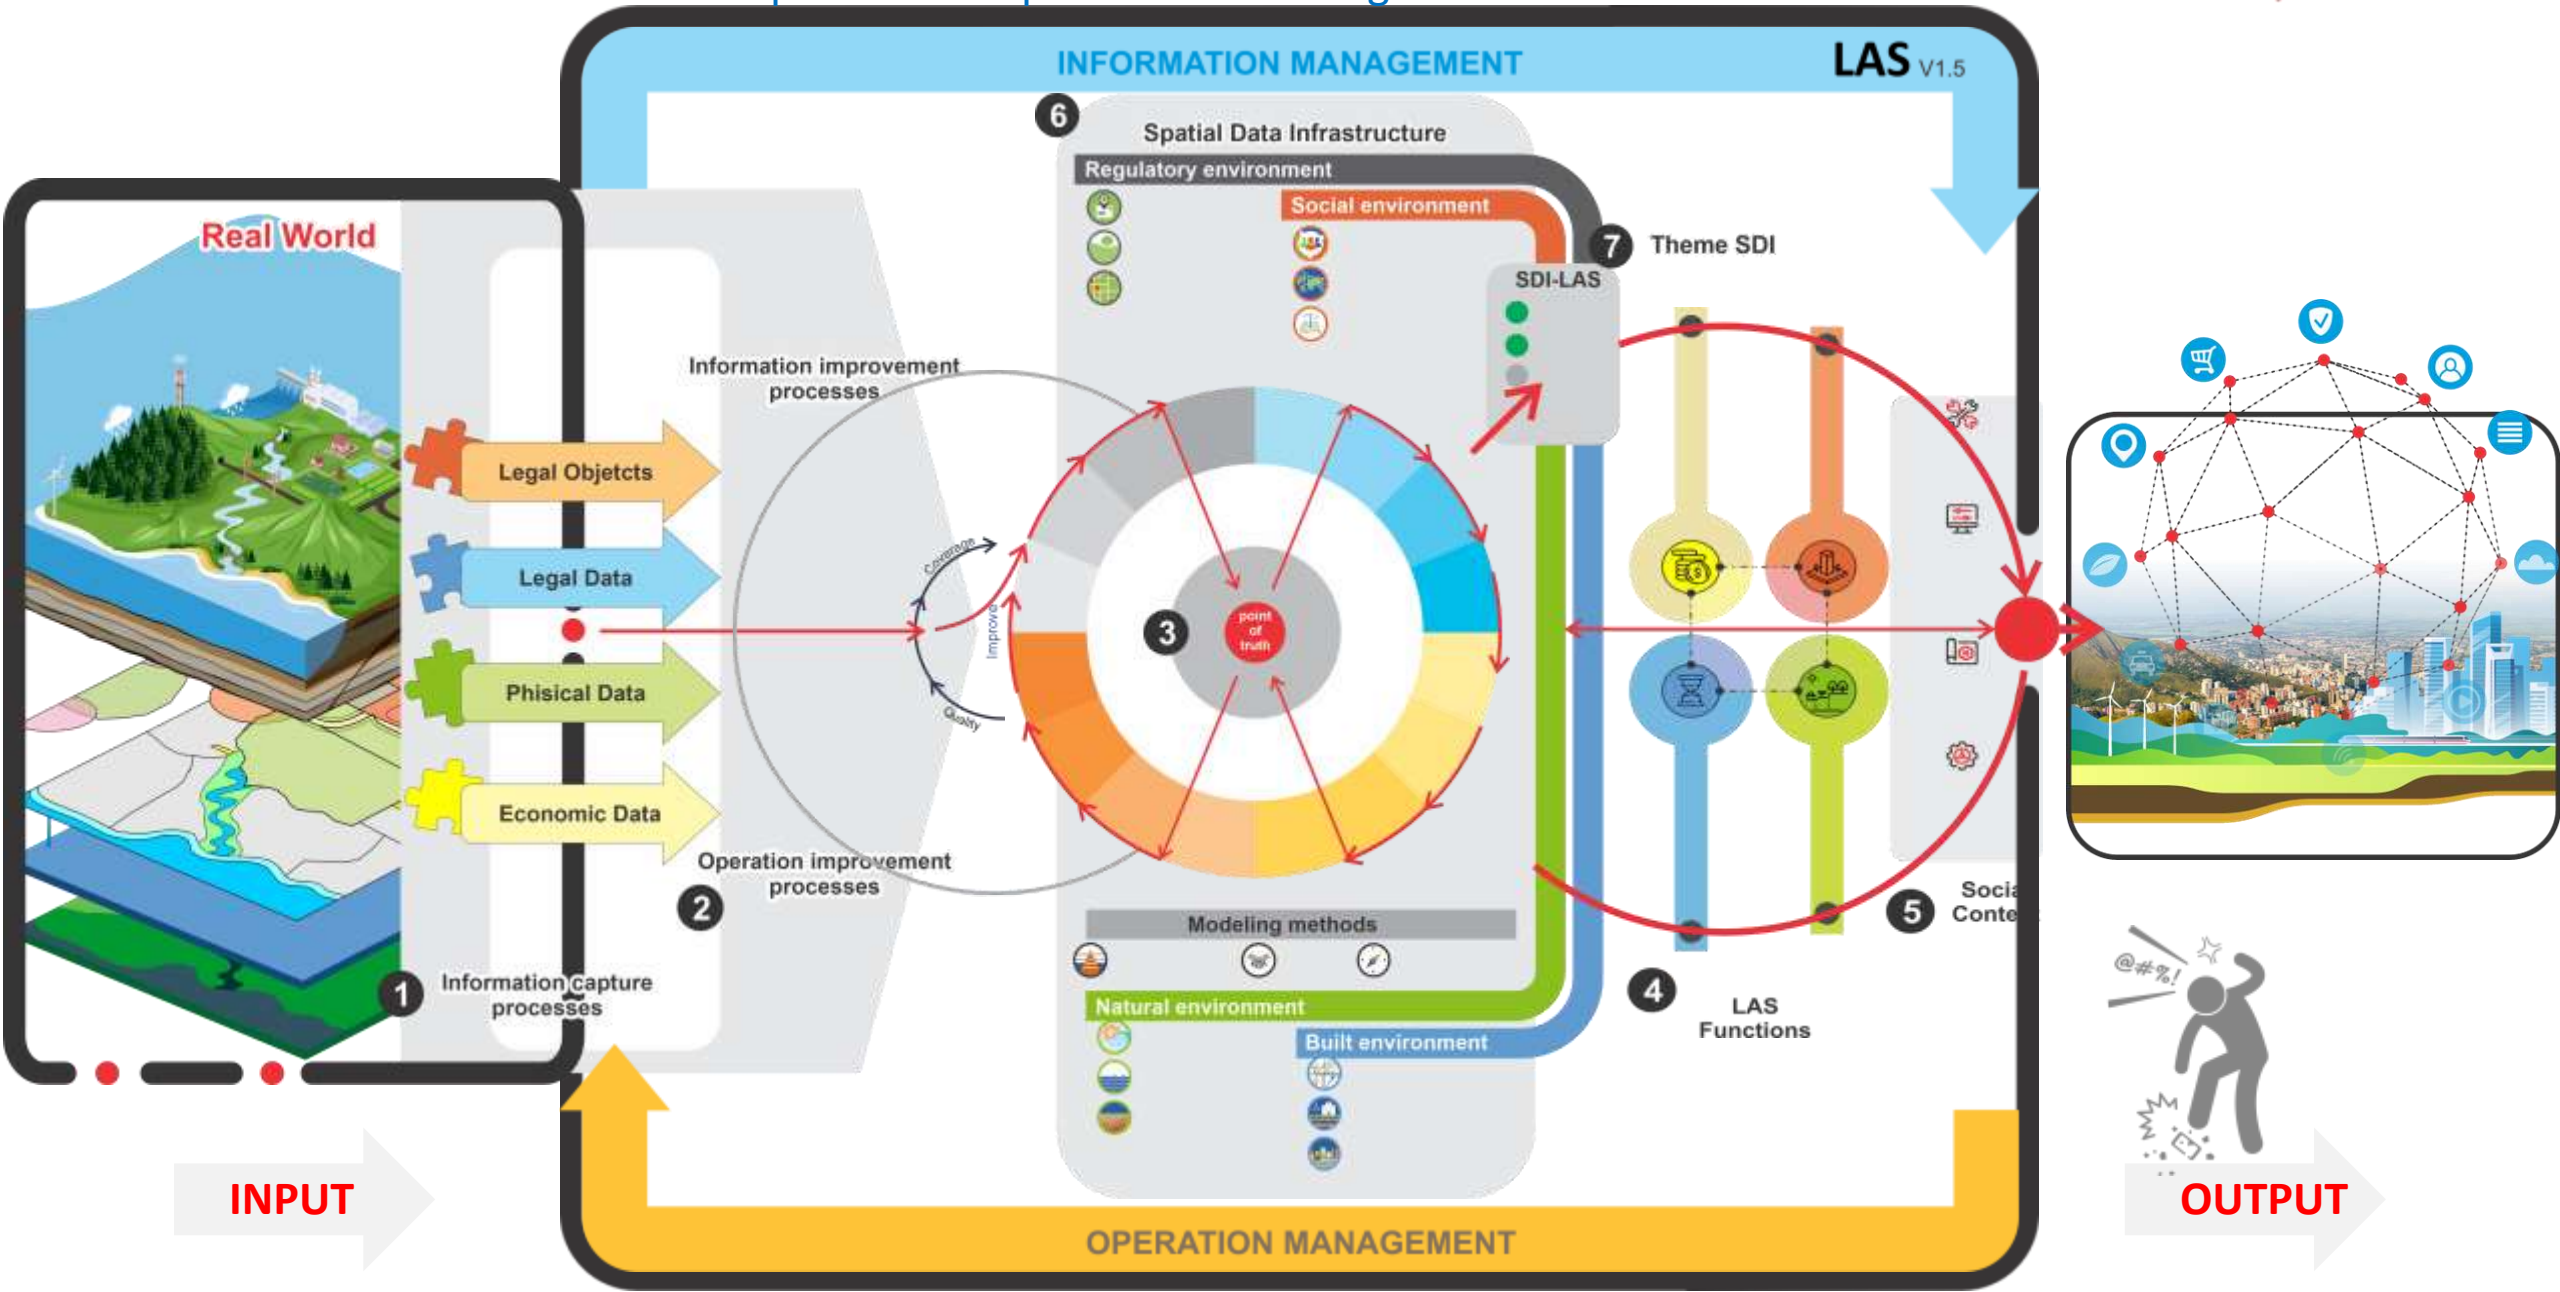

1. THE CADASTRE plays a vital ROLE in maintaining peace in Colombia.
2. LAND ADMINISTRATION is a paramount PARADIGM in Colombia
3. THE Colombia LAS MODEL

The System Value Chain

Perception - Comprehension - Insight - **Decision** - **Action**

The System Value Chain

Perception - Comprehension - Insight - **Decision** - **Action**

The challenge is not only the data – but the process improvement

LADM
Edition II

LADM
Edition I

LADM
Edition II

LADM
Edition II

Organized By

The challenge for the LA System – is to behave like a system

Ecological Systems

- Biodiversity
- Hydrological cycles
- Biogeochemical cycles

Land Services

- Food
- Water
- Recreation
- Green / Brown spaces
- Energy

Assets

- Buildings
- Networks
- Cities

Assets

- Ethics
- Skills
- Governance
- Laws
- Contracts
- Regulations

Elements

- Variables
- Patterns

Conclusions

1. Colombia requires a **Governance Framework** for land administration that comprehends the economic, social, and environmental dynamics of a post-conflict society.
2. Models like the **Williamson LAS** hold significant importance as a starting point for countries seeking support in adopting a suitable model.
3. Adopting a **Systemic Vision** of land administration facilitates an organized implementation of changes, employing methodologies proven successful in industries within planning, technology, and public service.