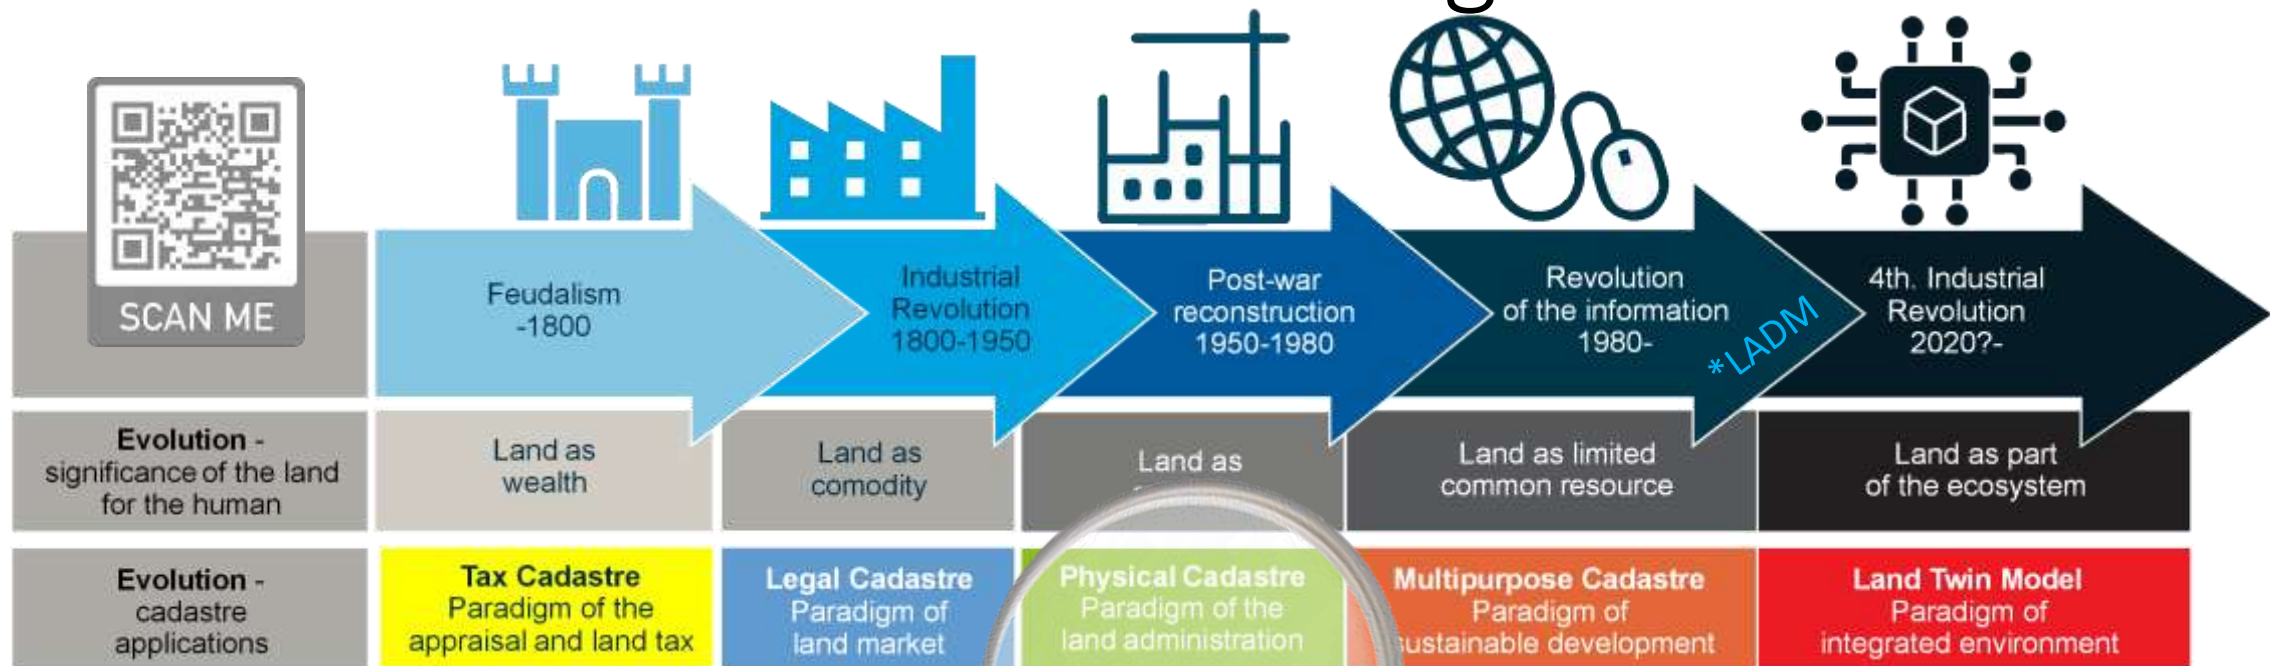

The Land Administration Paradigm

Organized By

Diamond Sponsors