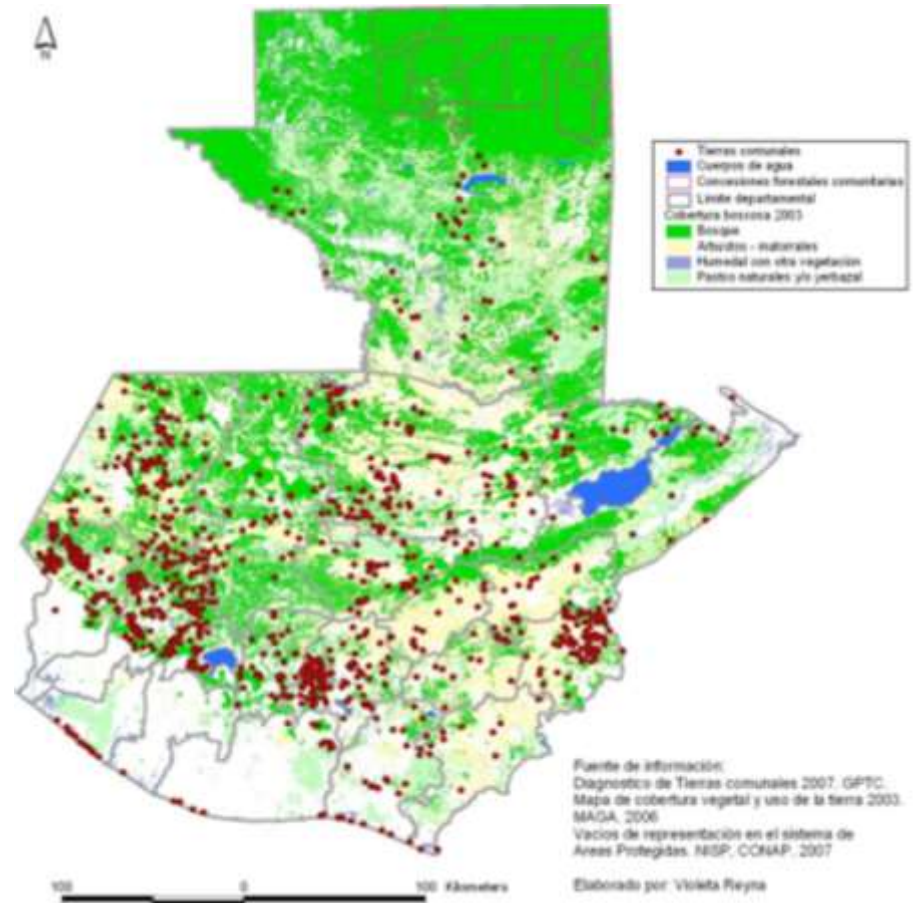

# SMART SURVEYORS FOR LAND AND WATER MANAGEMENT CHALLENGES IN A NEW REALITY

**e**WORKING WEEK 2021  
**20-25 JUNE**

Gloria Aguilar

(502) 42714991

**Guatemala and own internal communal land and natural  
resources management by communities**

## Indigenous people and woods

TIERRA COMUNAL EL JÍCARO,  
SAN JERÓNIMO, BAJA VERAPAZ

# Guatemala

Adyacencia del norte: Adyacencia del sur

Adyacencia del Este: Adyacencia del Oeste

---