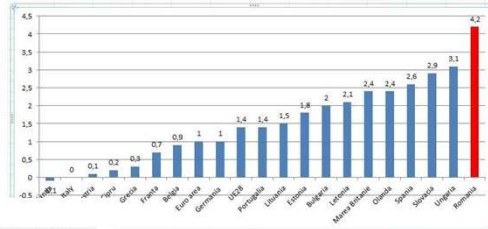

"From the wisdom of the ages to the challenges of modern world"

FIG WORKING WEEK 2015
17-21 MAY SOFIA BULGARIA

Economic growth in Romania – 2000 - 2015

GDP in 2000 – 37 bil USD

GDP in 2009 – 204 bil USD

GDP in 2014 – 190 bil USD

Major developments trigger for change in land use

- *New industrial areas in accordance with the current economy trends*
- *New commercial and residential developments*
- *Need for modern farming*
- *New public infrastructures (roads, flood mitigation, sewerage and water systems)*