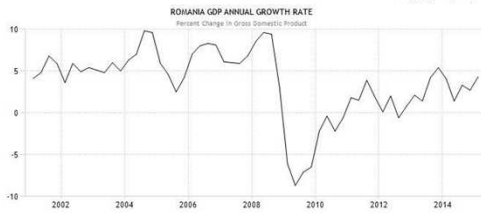

"From the wisdom of the ages to the challenges of modern world"

FIG WORKING WEEK 2015
17-21 MAY SOFIA BULGARIA

Economic growth in Romania – 2000 - 2015

GDP in 2000 – 37 bil USD

GDP in 2009 – 204 bil USD

GDP in 2014 – 190 bil USD