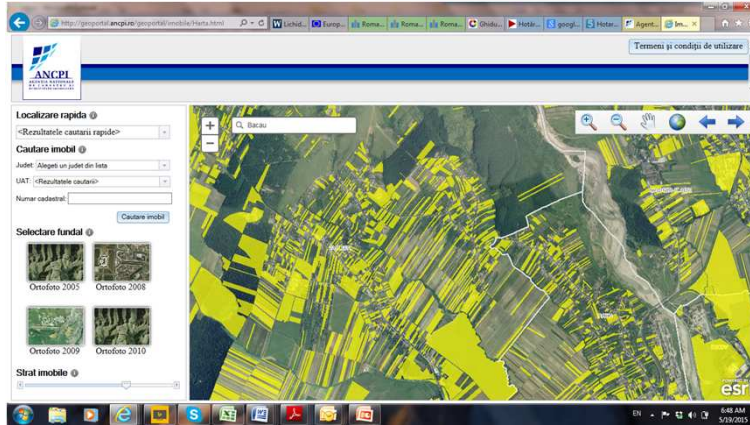

"From the wisdom of the ages
to the challenges of modern world"

FIG WORKING WEEK 2015
17-21 MAY SOFIA BULGARIA

Sporadic registration status – case I (ANCPi Inspire geoport)