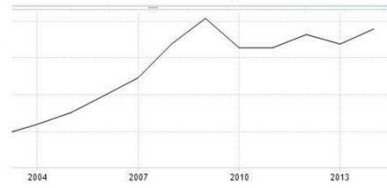

"From the wisdom of the ages to the challenges of modern world"

FIG WORKING WEEK 2015
17-21 MAY SOFIA BULGARIA

Economic growth in Romania – 2000 - 2015

GDP in 2000 – 37 bil USD

GDP in 2009 – 204 bil USD

GDP in 2014 – 190 bil USD

Major developments trigger for change in land use

- *New industrial areas in accordance with the current economy trends*
- *New commercial and residential developments*
- *Need for modern farming*
- *New public infrastructures (roads, flood mitigation, sewerage and water systems)*